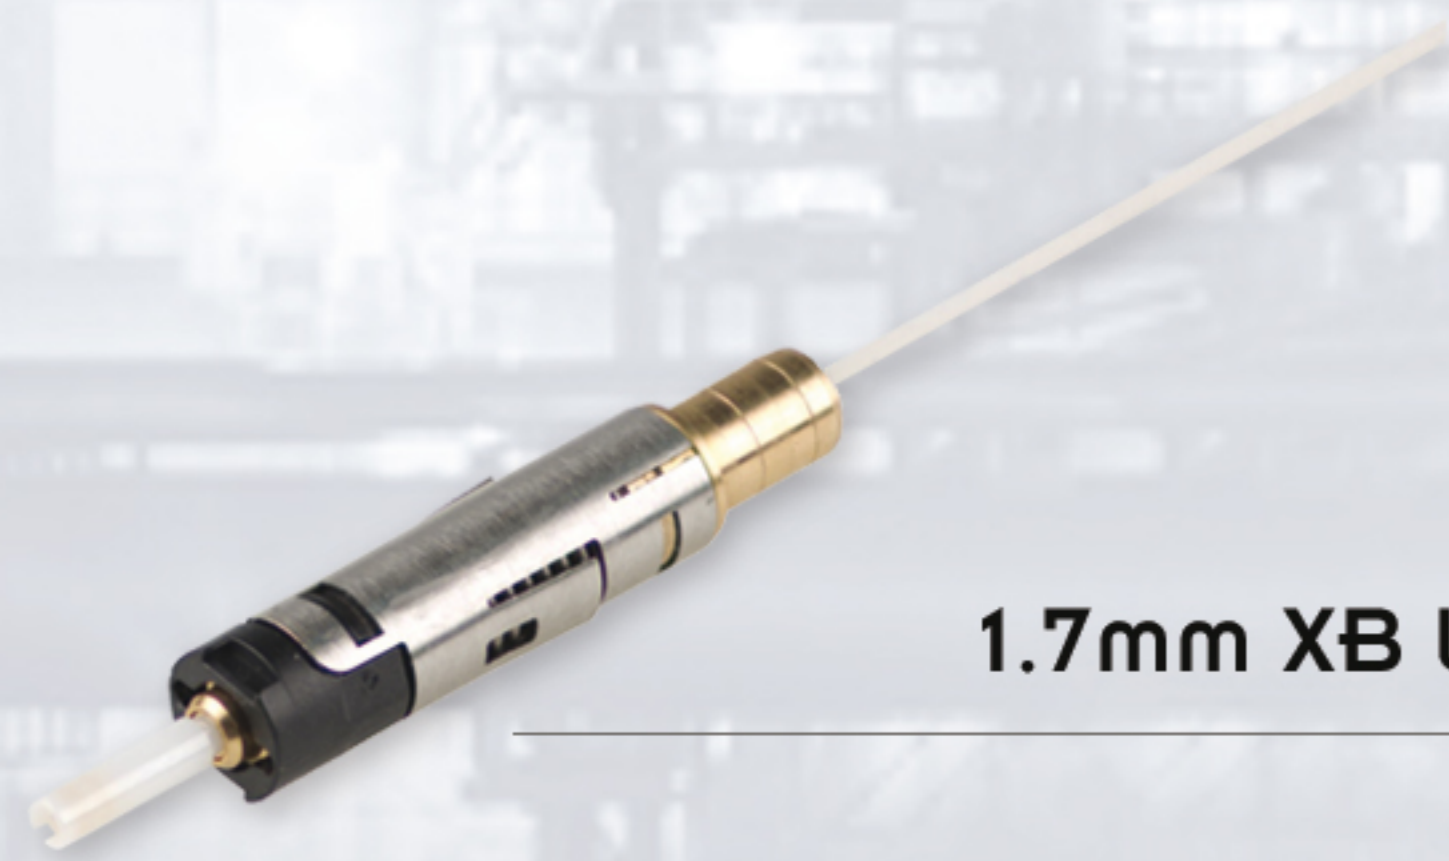

MODULAR & COMPACT HARSH ENVIRONMENT SOLUTIONS

2.5mm ferrule

Hybrid optical and electrical option

1.7mm XB lensed-ferrule

	Add up to 4 functions *	Add polishing *
2.5mm ferrule	<ul style="list-style-type: none"> ▶ Singlemode (SM) ▶ Multimode (MM) ▶ Power Solution (PS) ▶ Polarization Maintaining (PM) ▶ PM/PS 	<ul style="list-style-type: none"> ▶ PC ▶ APC 8 ▶ APC 4
Hybrid optical and electrical option	<ul style="list-style-type: none"> ▶ 20 AWG ▶ Interlock (2 ch) 	
1.7mm XB lensed-ferrule	<ul style="list-style-type: none"> ▶ Expanded Beam Singlemode 	

DM4

Choose housing

HE-2000™

MIL-38999 DM4 Family

MIL-83526 DM4

Custom Housing

Compact DM4

* Standard add-ons, custom configurations available upon request.