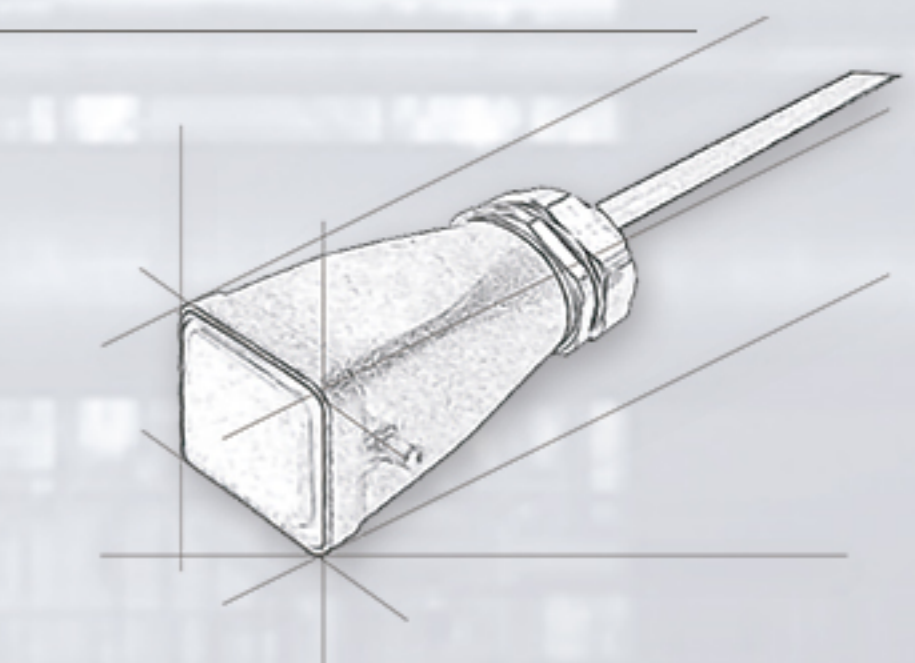

Custom Housing